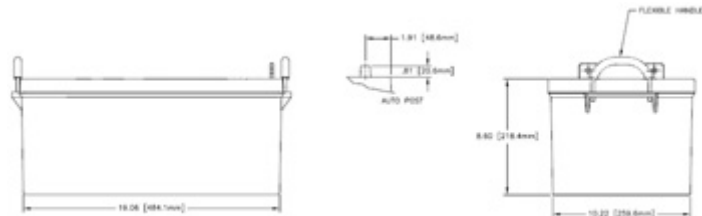

Description of RV / Recreational Vehicle Battery:

Deep Cycle Marine/RV Battery

Lifeline Battery Part Number	Cold Cranking Amps			Rated Cap. Amp. Hrs 20 Hr Rate	Minutes of Discharge		
	68°	32°	0°		25 Amps	15 Amps	8 Amps

[GPL-8DA Technical Drawing (PDF)](#)