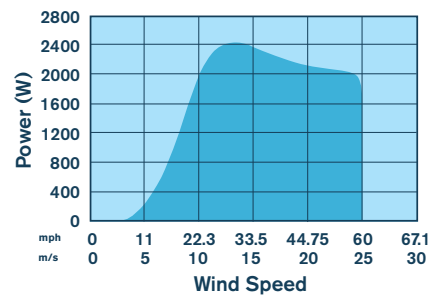

SKYSTREAM 3.7®

2.4 KW RESIDENTIAL POWER APPLIANCE

Take Control of Your Energy Needs

Designed for homes and small businesses, the Skystream 3.7® converts wind into clean electricity you can use. It's the first compact, user-friendly, all-inclusive wind generator (with controls and inverter built in) designed to provide quiet, clean electricity in very low winds.

With a rated capacity of 2.4 kW, Skystream can provide anywhere from 40%-90%¹ of a household's or small business's total energy needs. And because it operates at a low RPM, Skystream is as quiet as the trees blowing in the wind.

POWER²