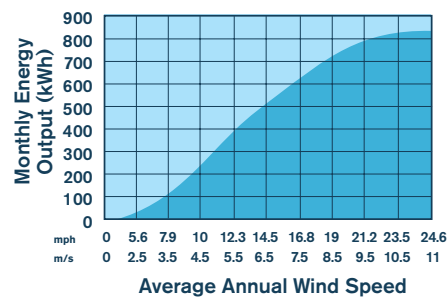

MONTHLY ENERGY

FIVE YEAR WARRANTY

Available from:

Alternate Energy Company
Fort Lauderdale, FL 954-581-2505
www.alternateenergycompany.com

¹ Actual savings is based on wind speed at the site and monthly energy consumption.
² Data measured and compiled by USDA-ARS Research Lab, Bushland, TX.

Printed on recycled paper with vegetable inks using 100% new wind energy.